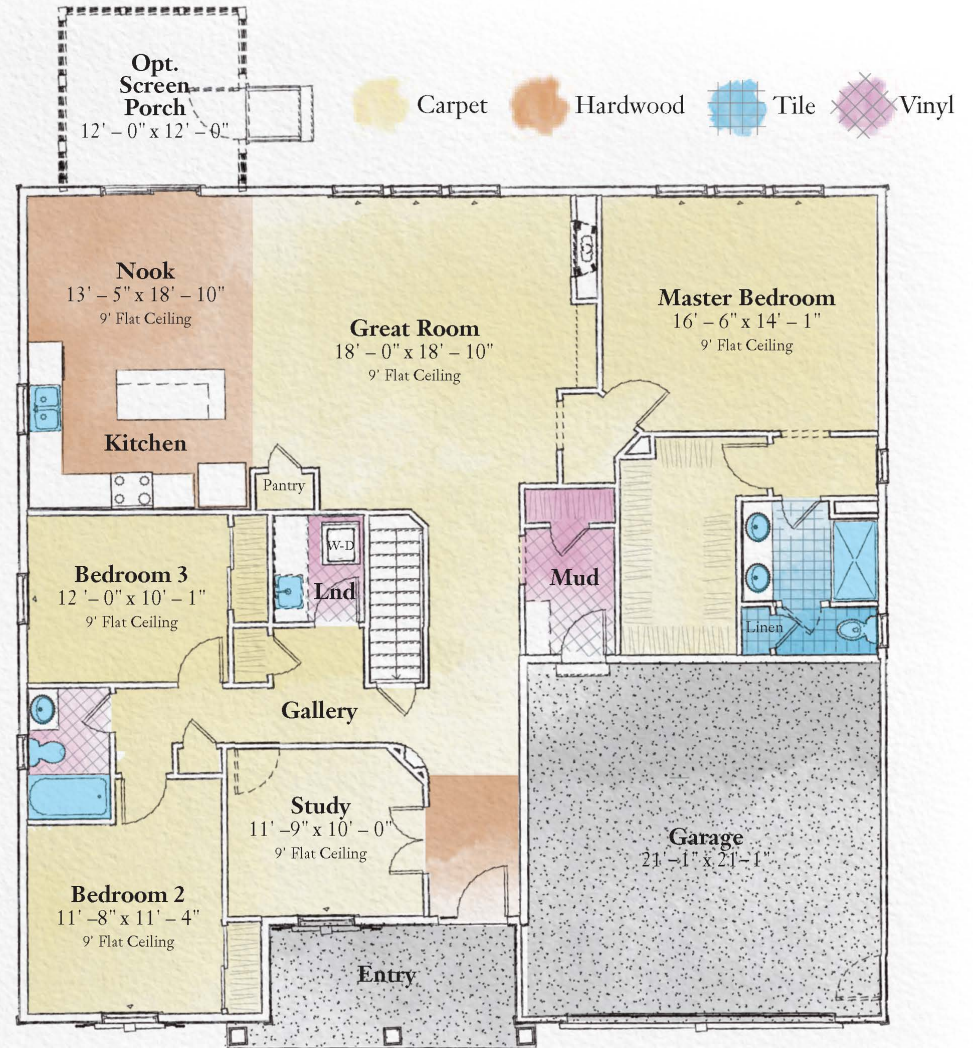

Rockbridge

3 Bedrooms, 2 Bathrooms & Study

Elevation 1 Options

- Vertical siding
- Brackets at gables (4), upper gable triangle trim included

Elevation 2 Options

- Includes front porch
- Shake siding optional

"Homes As Individual As You Are"

www.belmontebuilders.com

518.371.1000

Top Features:

- Unique three bedroom ranch plan
- Study
- Large mudroom
- Art niche and gallery area
- Large walk-in master closet
- Optional screen porch