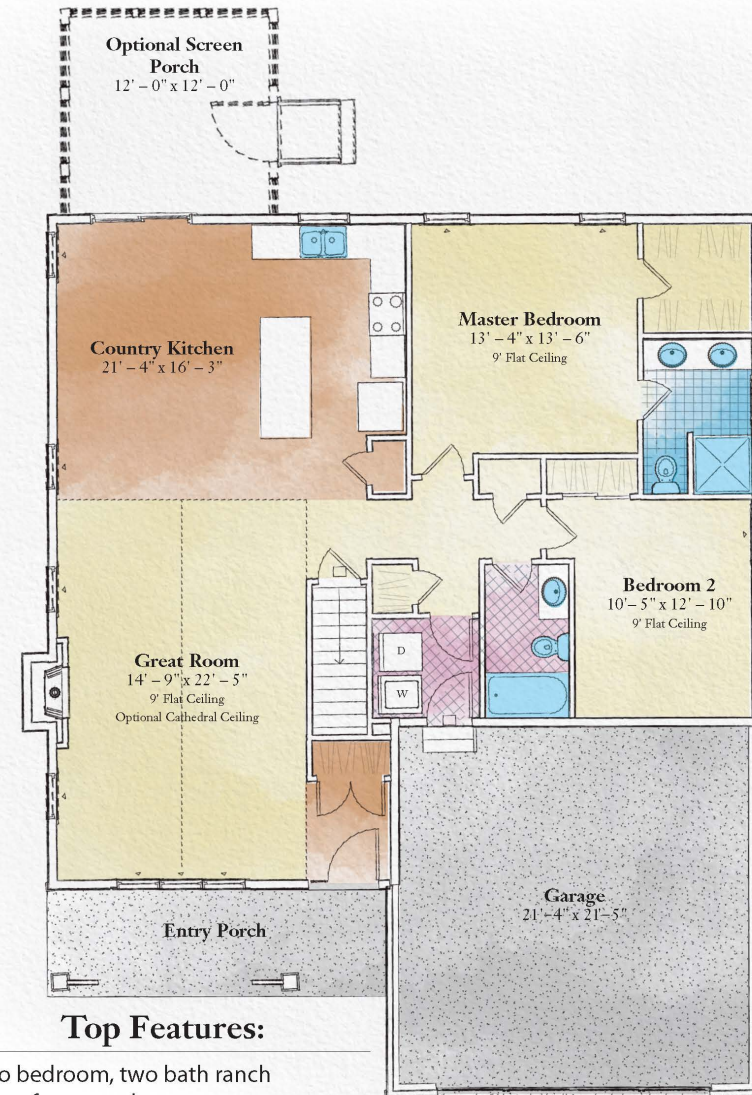

Yates Two

2 Bedrooms, 2 Bathrooms

Elevation Options

- Shake siding at garage gable

"Homes As Individual As You Are"

www.belmontebuilders.com

518.371.1000

Top Features:

- Two bedroom, two bath ranch
- Large front porch
- Walk in closet in master bedroom
- Large foyer closet

Some features shown may be optional. Please consult your salesperson for pricing. Optional features may increase square footage.