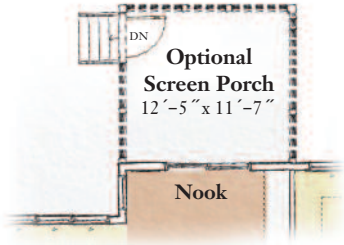

EAST BROADWAY

Fallgate

Elevation Options:

- Cultured stone wainscoting across study, return wall to foyer, foyer and garage front and return wall
- Three brackets at bedroom two

Contact Sharon Byrne
at 518-527-4914 or
518-371-1000

A Howard Hanna Company

BelmonteBuilders.com

Some features shown may be optional. Please consult your salesperson for pricing. Optional features may increase square footage.

EAST BROADWAY

Fallgate

First Floor

Second Floor

**Second Floor
Optional Bonus Room**

- Carpet
- Hardwood
- Tile
- Vinyl

Some features shown may be optional. Please consult your salesperson for pricing. Optional features may increase square footage.