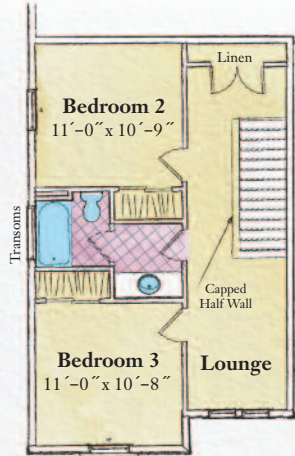

EAST BROADWAY

Fallgate

Elevation Options:

- Cultured stone wainscoting across study, return wall to foyer, foyer and garage front and return wall
- Three brackets at bedroom two

Contact Sharon Byrne
at 518-527-4914 or
518-371-1000

A Howard Hanna Company

BelmonteBuilders.com

Some features shown may be optional. Please consult your salesperson for pricing. Optional features may increase square footage.

EAST BROADWAY

Fallgate

First Floor

Second Floor

**Second Floor
Optional Bonus Room**

- Carpet
- Hardwood
- Tile
- Vinyl

Some features shown may be optional. Please consult your salesperson for pricing. Optional features may increase square footage.