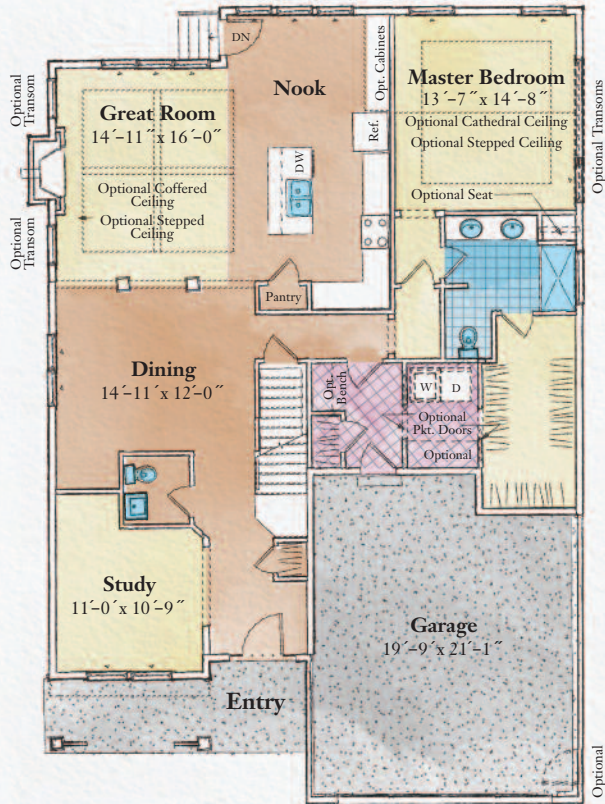

EAST BROADWAY

Fallgate

Elevation Options:

- Cultured stone wainscoting across study, return wall to foyer, foyer and garage front and return wall
- Three brackets at bedroom two

Contact Sharon Byrne
at 518-527-4914 or
518-371-1000

A Howard Hanna Company

BelmonteBuilders.com

Some features shown may be optional. Please consult your salesperson for pricing. Optional features may increase square footage.

EAST BROADWAY

Fallgate

First Floor

Second Floor

**Second Floor
Optional Bonus Room**

- Carpet
- Hardwood
- Tile
- Vinyl

Some features shown may be optional. Please consult your salesperson for pricing. Optional features may increase square footage.