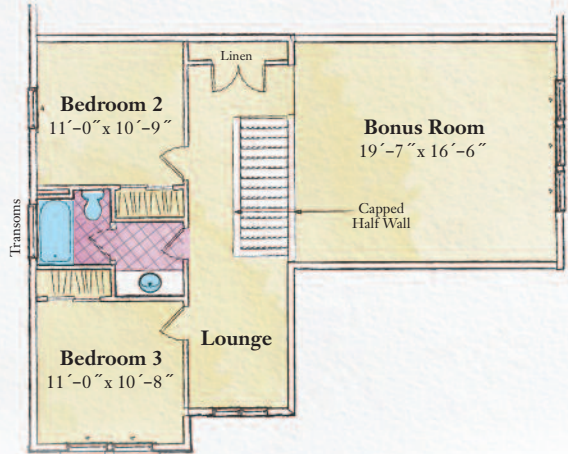

EAST BROADWAY

Fallgate

Elevation Options:

- Cultured stone wainscoting across study, return wall to foyer, foyer and garage front and return wall
- Three brackets at bedroom two

Contact Sharon Byrne
at 518-527-4914 or
518-371-1000

A Howard Hanna Company

BelmonteBuilders.com

Some features shown may be optional. Please consult your salesperson for pricing. Optional features may increase square footage.

EAST BROADWAY

Fallgate

First Floor

Second Floor

**Second Floor
Optional Bonus Room**

- Carpet
- Hardwood
- Tile
- Vinyl

Some features shown may be optional. Please consult your salesperson for pricing. Optional features may increase square footage.