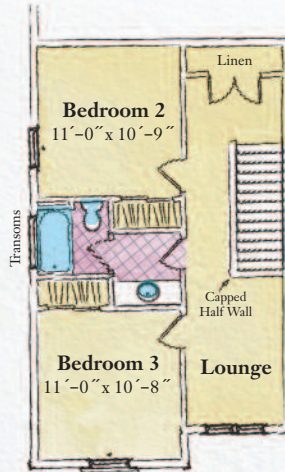

EAST BROADWAY

Fallgate

Elevation Options:

- Cultured stone wainscoting across study, return wall to foyer, foyer and garage front and return wall
- Three brackets at bedroom two

Contact Sharon Byrne
at 518-527-4914 or
518-371-1000

Real Estate Services

BelmonteBuilders.com

Some features shown may be optional. Please consult your salesperson for pricing. Optional features may increase square footage.

EAST BROADWAY

Fallgate

First Floor

Second Floor

Second Floor
Optional Bonus Room

Some features shown may be optional. Please consult your salesperson for pricing. Optional features may increase square footage.

© Copyright Belmonte Builders LLC. All information is for illustrative purposes and may include features and options that are not part of the Contract. Refer to Contract documents for specific details. All information contained herein is the sole property of Peter Belmonte Builders Corp. and is protected under the Architectural Works Copyright Protection Act and subsequent Amendments and shall not be reproduced in any form.