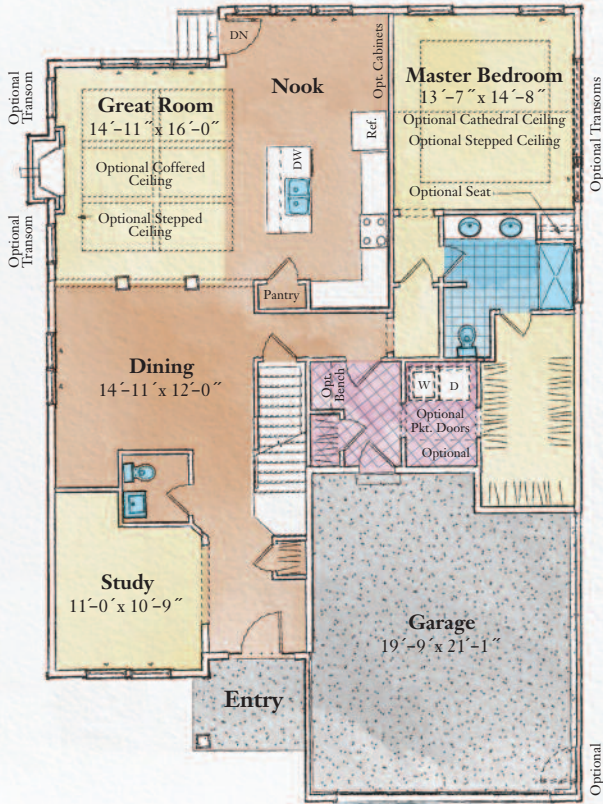

EAST BROADWAY

Fallgate

Elevation Options:

- Cultured stone wainscoting across study, return wall to foyer, foyer and garage front and return wall
- Three brackets at bedroom two

Contact Sharon Byrne
at 518-527-4914 or
518-371-1000

Real Estate Services

BelmonteBuilders.com

Some features shown may be optional. Please consult your salesperson for pricing. Optional features may increase square footage.

EAST BROADWAY

Fallgate

First Floor

Second Floor

Second Floor
Optional Bonus Room

Some features shown may be optional. Please consult your salesperson for pricing. Optional features may increase square footage.

© Copyright Belmonte Builders LLC. All information is for illustrative purposes and may include features and options that are not part of the Contract. Refer to Contract documents for specific details. All information contained herein is the sole property of Peter Belmonte Builders Corp. and is protected under the Architectural Works Copyright Protection Act and subsequent Amendments and shall not be reproduced in any form.