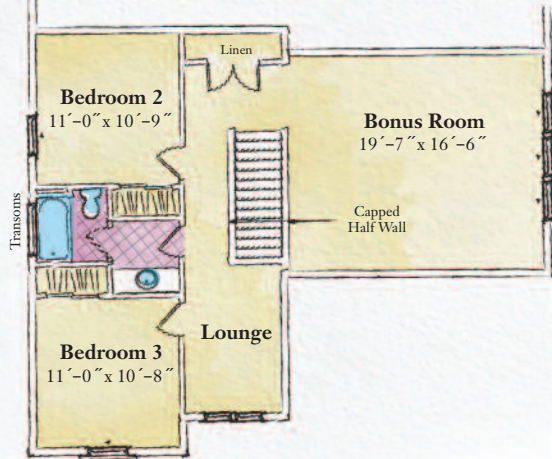

Second Floor
Optional Bonus Room