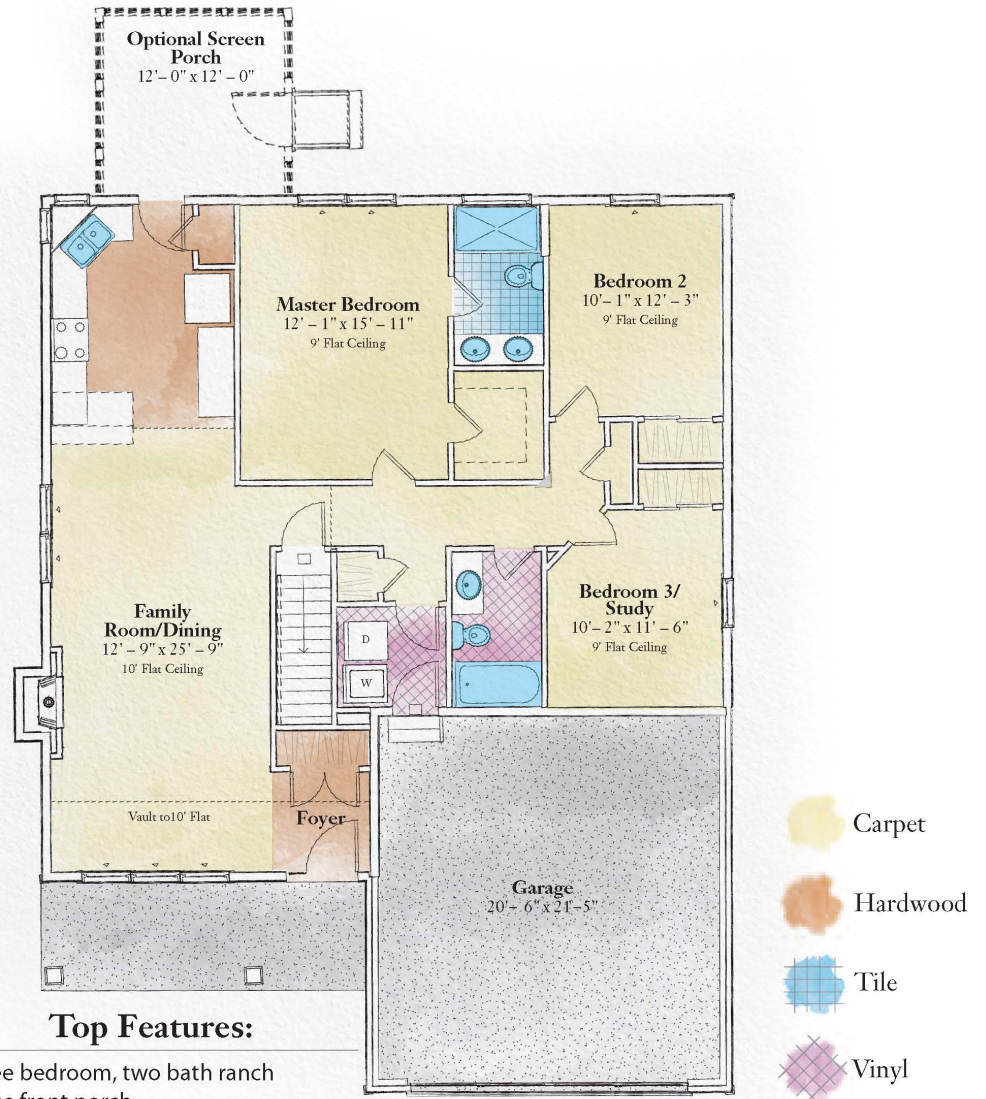

Yates

Elevation Options

- Shake siding
- Decorative trim element at main house gable

"Homes As Individual As You Are"

www.belmontebuilders.com

518.371.1000

3 Bedrooms, 2 Bathrooms

Top Features:

- Three bedroom, two bath ranch
- Large front porch
- Walk in closet in master bedroom
- Large foyer closet
- 10" ceiling in great room

Some features shown may be optional. Please consult your salesperson for pricing. Optional features may increase square footage.