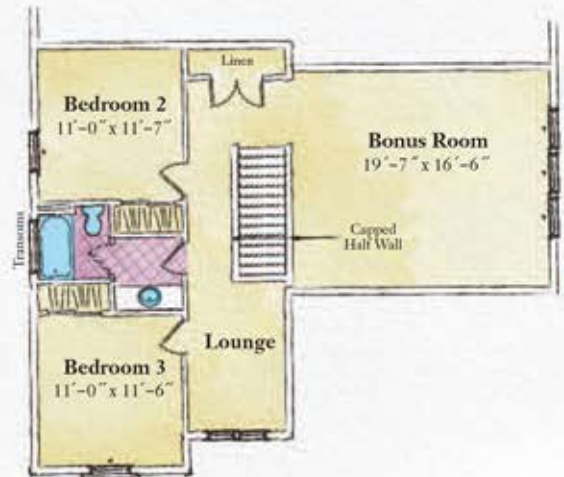

THE FALLGATE

3 BEDROOMS & STUDY / 2 1/2 BATHROOMS

FIRST FLOOR PLAN

ELEVATION C

TOP FEATURES:

- FIRST FLOOR MASTER BEDROOM
- STUDY
- OPTIONAL BONUS ROOM
- VESTIBULE ENTRANCE TO MASTER SUITE
- OPTIONAL SCREEN PORCH

SECOND FLOOR PLAN

SECOND FLOOR PLAN
OPTIONAL BONUS ROOM

www.belmontebuilders.com
518.371.1000

Some features shown may be optional. Please consult your salesperson for pricing. Optional features may change square footage.