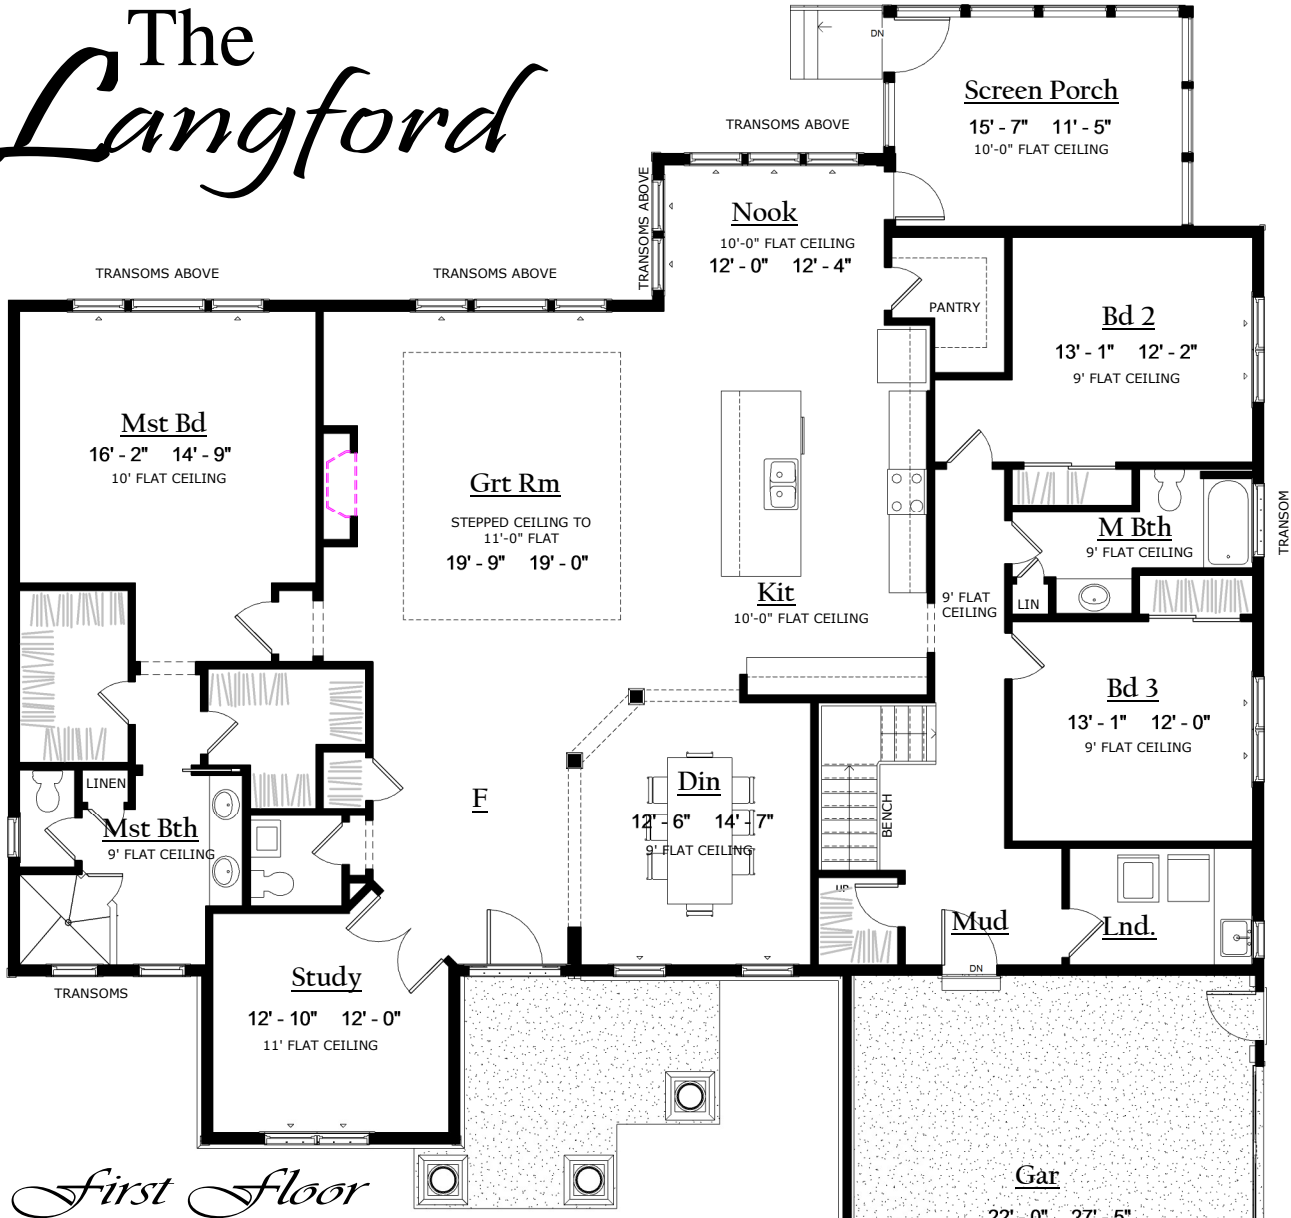

# The Langford

*First Floor*

**LIVING AREA**

Name	Area
First Floor	2786 SF

© Copyright, 2015 Belmonte Builders LLC

All Information Is For Illustrative Purposes Only And May Include Features And Options That Are Not Part Of The Contract. Refer To Contract Documents For Specific Details. All Information Contained Herein Is The Sole Property Of Belmonte Builders, Inc And Protected Under The Architectural Works Copyright Protection Act And Subsequent Amendments And Shall Not Be Reproduced In Any Form.